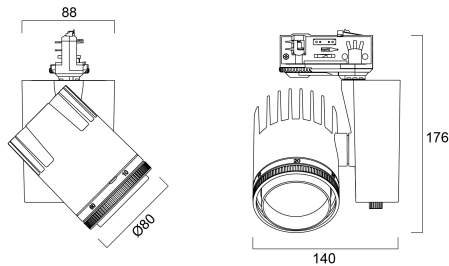

BEACON ACCENT 97CRI 4K NARROW BEAM L3 ON-BOARD DIM WHITE

Item No: 2059563

Concord

Integrated LED spotlight, white RAL 9016, compact and minimalist design, low glare, dark-light detail for increased accentuation and visual comfort, ideal for museum, gallery and high-end retail applications, die-cast aluminium body, passive cooling heatsink, beam angle: 10° intense narrow beam, optics: Fresnel lens for controlled beam, colour temperature: 4000K neutral white, total system power: 21W, total fixture output: 576lm, luminaire efficacy: 27lm/W, LOR: 100%, colour rendering: Ra 97 typical, R9 value at 90, LED Chromacity: 3 step MacAdam ellipse, IR/UV free light source without heat radiation, operating voltage: 220-240V / 50-60Hz, drive current: 500mA, electronic driver, dimmable via on-board potentiometer, power factor: 0.9 electrical protection: CLASS II, 3-circuit track adaptor, suitable for Concord Lytespan 3 track, ingress protection rating: IP20, suitable for internal environment only, horizontal rotation: 355°, vertical tilt: 90°, dimensions: Ø80x130x169mm, weight: 0.96kg.

Technical Assets

Dimensions (mm)

Photometrics

Distance [m]	Cone diameter [m]	Beam diameter [m]	Illuminance [lx]
0.5	0.05	Ø0.05	28700
1.0	0.16	Ø0.16	14300
1.5	0.24	Ø0.24	8800
2.0	0.31	Ø0.31	5700
2.5	0.39	Ø0.39	4200
3.0	0.47	Ø0.47	3200

Empaquetado

Código EAN	5025768595631
Largo del embalaje individual (cm)	16.0
Ancho del embalaje individual (cm)	17.6
Alto del embalaje individual (cm)	18.2
DUN14 (inner)	05025768595631
Cantidad de unidades por caja	1
Largo / alto del embalaje outer (cm)	16.0
Ancho del embalaje outer (cm)	17.6
Profundidad del embalaje outer (cm)	18.2