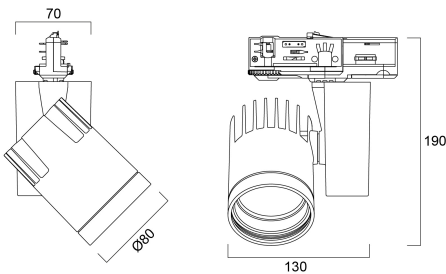

# BEACON 93CRI 4K NARROW BEAM L3+DALI WHITE

Item No: 2059639

Concord

Integrated LED spotlight, white RAL 9016, compact and minimalist design, ideal for retail, display, museum and gallery applications, die-cast aluminium body, passive cooling heatsink, beam angle: 12° narrow beam, optics: Fresnel lens for controlled beam, colour temperature: 4000K neutral white, total system power: 21W, total fixture output: 1669lm, luminaire efficacy: 79lm/W, LOR: 100%, colour rendering: Ra 93 typical, LED Chromacity: 3 step MacAdam ellipse, IR/UV free light source without heat radiation, operating voltage: 220-240V / 50-60Hz, drive current: 500mA, electronic driver, DALI dimmable, power factor: 0.9 electrical protection: CLASS II, 3-circuit DALI track adaptor, suitable for Concord Lytespan 3+DALI track, ingress protection rating: IP20. **IMPORTANT NOTE:** This fixture can only be used on the Lytespan DALI or Lytebeam DALI tracks !

### Dimensions (mm)

## Datos físicos

Acabado de color	Blanco
Protección IP	IP20
Protección IK	IK02
Ancho (mm)	130
Alto (mm)	190
Diámetro nominal del producto (mm)	80
Peso (kg)	0.7

## Empaquetado

Código EAN	5025768596393
Largo del embalaje individual (cm)	16.0
Ancho del embalaje individual (cm)	17.6
Alto del embalaje individual (cm)	18.2
DUN14 (inner)	05025768596393
Cantidad de unidades por caja	1
Largo / alto del embalaje outer (cm)	16.0
Ancho del embalaje outer (cm)	17.6
Profundidad del embalaje outer (cm)	18.2