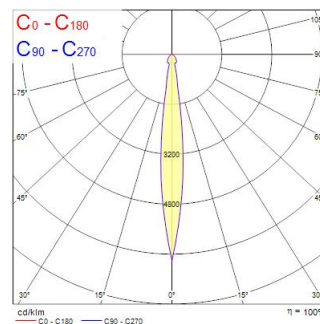

### Dimensions (mm)

### Photometrics

Distance [m]	Cone diameter [m]	Beam diameter [m]	Illuminance [lx]
0.5	0.11	0.11	4438
1.0	0.21	0.21	1102
1.5	0.32	0.32	493
2.0	0.43	0.43	278
2.5	0.53	0.53	176
3.0	0.64	0.64	122

Distance [m] Cone diameter [m] Illuminance [lx]  
 C0 - C180 (Half beam angle: 12.2°)