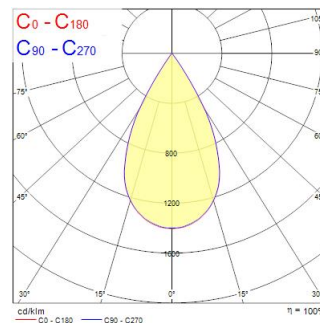

Beacon CRI97 18W 1525lm 3000K Wide DALI Blanco

Item No: 2062530

Concord

Simple and slick integral design with no driver box and without any visible screws New technology utilization for improved performance Invisible in-track adaptor for an impressive architectural look Extremely precise light beams due to the high-quality lenses ø80mm die-cast aluminium body, Fix beam angle: 55°, Textured white finishing colour Light color temperature: 3000K, warm light System power: 18W, Fixture lumen output: 1525lm, efficacy: 85lm/W, Ra97 typical, LED chromacity: 2 step MacAdam ellipse LED source (SDCM2), IR/UV free light source without heat radiation Operating voltage 220-240V / 50-60Hz, electronic driver, DALI dimmable Suitable for installation on 3-circuit tracks, please check compatibility list on the instruction sheet. Compatible with OneTrack Electrical protection: Class II. Degree of protection: IP20, suitable for indoor environment only Horizontal rotation: 355°, vertical tilt: 90° Nominal product dimensions: D.80mmx200mm 5 years warranty. Suitable for track mounting

Technical Assets

Dimensions (mm)

Photometrics

Distance [m]	Cone diameter [m]	Beam diameter [m]	Beam diameter [ft]	Illuminance [lx]
0.5	0.52	0.53	1.74'	8571
			27.8"	2096
1.0	1.05	1.06	3.46'	2143
			21.8"	748
1.5	1.57	1.58	5.14'	902
			27.8"	303
2.0	2.09	2.10	6.86'	538
			27.8"	187
2.5	2.61	2.63	8.57'	343
			27.8"	122
3.0	3.14	3.15	10.29'	238
			27.8"	83

Datos ópticos

Lúmenes	1525
Eficacia (lmW)	85
LOR (%)	100
Temperatura de color (K)	3000
Color de la luz	Blanco cálido
CRI (Ra)	97
Consistencia del color (SDCM)	SDCM2
Intensidad luminosa (cd)	1525
Ángulo del haz (°)	55
Tipo de distribución	Simétrico
Grupo de riesgo fotobiológico	RG1