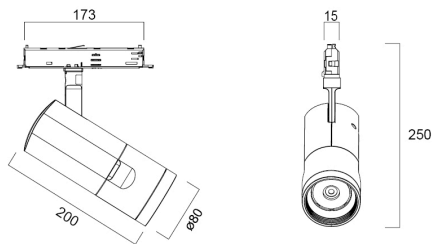

Technical Assets

Dimensions (mm)