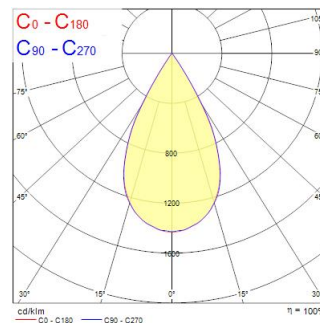

Photometrics