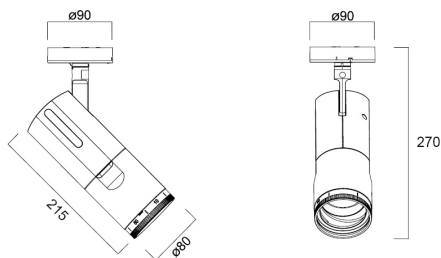

Beacon Muse CRI97 18W 940lm 2700K SM SSC Blanco

Item No: 2062577

Concord

Simple and slick integral design with no driver box and without any visible screws New technology utilization for improved performance Invisible in-track adaptor for an impressive architectural look Extremely precise light beams due to the high-quality lens ø80mm die-cast aluminium body, Adjustable beam angle: between 8° - 55°, Textured white finishing colour Light color temperature: 2700K, candle light System power: 18W, Fixture lumen output: 940lm, efficacy: 52lm/W, Ra97 typical, LED chromacity: 2 step MacAdam ellipse LED source (SDCM2), IR/UV free light source without heat radiation Operating voltage 220-240V / 50-60Hz, SylSmart SSC Surface mounting with surface mounting base. Electrical protection: Class II. Degree of protection: IP20, suitable for indoor environment only Horizontal rotation: 355°, vertical tilt: 90° Nominal product dimensions: D.80mmx215mm 5 years warranty. Suitable for ceiling surface mounting, and wall surface mounting

Technical Assets

Dimensions (mm)

Photometrics

Distance [m]	Cone diameter [m]	Beam diameter [m]	Beam diameter [m]	Illuminance [lx]
0.5	0.08 0.08	0.07 0.07	0.07 0.07	3682 1726 1020
1.0	0.15 0.15	0.14 0.14	0.14 0.14	895 438 262
1.5	0.22 0.22	0.21 0.21	0.21 0.21	399 198 121
2.0	0.31 0.30	0.29 0.29	0.29 0.29	227 119 73
2.5	0.38 0.38	0.36 0.36	0.36 0.36	142 71 43
3.0	0.46 0.45	0.43 0.43	0.43 0.43	90 45 27

Empaquetado

Código EAN	5025768625772
Largo del embalaje individual (cm)	30.5
Ancho del embalaje individual (cm)	13.5
Alto del embalaje individual (cm)	20.5
DUN14 (inner)	05025768625772
Cantidad de unidades por caja	1
Largo / alto del embalaje outer (cm)	30.5
Ancho del embalaje outer (cm)	13.5
Profundidad del embalaje outer (cm)	20.5