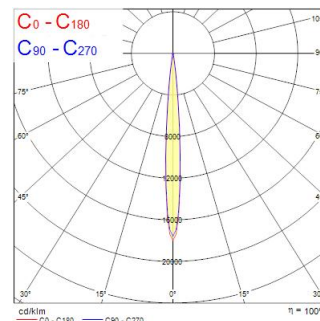

Beacon Muse CRI97 18W 940lm 2700K SM SSC Blanco

Item No: 2062577

Concord

Simple and slick integral design with no driver box and without any visible screws New technology utilization for improved performance Invisible in-track adaptor for an impressive architectural look Extremely precise light beams due to the high-quality lens ø80mm die-cast aluminium body, Adjustable beam angle: between 8° - 55°, Textured white finishing colour Light color temperature: 2700K, candle light System power: 18W, Fixture lumen output: 940lm, efficacy: 52lm/W, Ra97 typical, LED chromacity: 2 step MacAdam ellipse LED source (SDCM2), IR/UV free light source without heat radiation Operating voltage 220-240V / 50-60Hz, SylSmart SSC Surface mounting with surface mounting base. Electrical protection: Class II. Degree of protection: IP20, suitable for indoor environment only Horizontal rotation: 355°, vertical tilt: 90° Nominal product dimensions: D.80mmx215mm 5 years warranty. Suitable for ceiling surface mounting, and wall surface mounting

Technical Assets

Dimensions (mm)

Photometrics

Distance [m]	Cone diameter [m]	Beam diameter [m]	Beam diameter [m]	Illuminance [lx]
0.5	0.08 0.08	0.07 0.07	0.07 0.07	3682 1726 1020
1.0	0.15 0.15	0.14 0.14	0.14 0.14	895 438 262
1.5	0.22 0.22	0.21 0.21	0.21 0.21	399 198 121
2.0	0.31 0.30	0.29 0.29	0.29 0.29	227 119 73
2.5	0.38 0.38	0.36 0.36	0.36 0.36	142 71 43
3.0	0.46 0.45	0.43 0.43	0.43 0.43	90 45 27

Datos ópticos

Lúmenes	940
Eficacia (lmW)	52
LOR (%)	100
Temperatura de color (K)	2700
Color de la luz	Luz vela
CRI (Ra)	97
Consistencia del color (SDCM)	SDCM2
Intensidad luminosa (cd)	940
Tipo de distribución	Simétrico
Grupo de riesgo fotobiológico	RG1