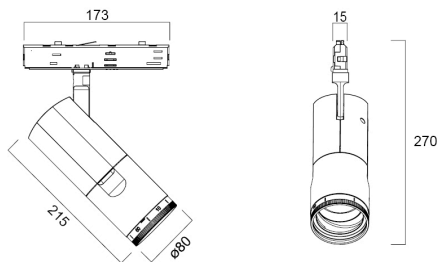

Beacon Muse CRI97 18W 940lm 2700K DALI Negro

Item No: 2062586

Concord

Simple and slick integral design with no driver box and without any visible screws New technology utilization for improved performance Invisible in-track adaptor for an impressive architectural look Extremely precise light beams due to the high-quality lens ø80mm die-cast aluminium body, Adjustable beam angle: between 8° - 55°, Textured black finishing colour Light color temperature: 2700K, candle light System power: 18W, Fixture lumen output: 940lm, efficacy: 52lm/W, Ra97 typical, LED chromacity: 2 step MacAdam ellipse LED source (SDCM2), IR/UV free light source without heat radiation Operating voltage 220-240V / 50-60Hz, DALI suitable for installation on 3-circuit tracks, please check compatibility list on the instruction sheet. Compatible with OneTrack Electrical protection: Class II. Degree of protection: IP20, suitable for indoor environment only Horizontal rotation: 355°, vertical tilt: 90° Nominal product dimensions: D.80mmx215mm 5 years warranty. Suitable for track mounting

Technical Assets

Dimensions (mm)

Photometrics

Distance [m]	Cone diameter [m]	Beam diameter [m]	Beam diameter [m]	Illuminance [lx]
0.5	0.38	0.06	0.06	3652
	0.38	0.06	0.06	1700
	0.38	0.06	0.06	1000
1.0	0.75	0.15	0.15	895
	0.75	0.15	0.15	438
	0.75	0.15	0.15	262
1.5	1.13	0.23	0.23	399
	1.13	0.23	0.23	194
	1.13	0.23	0.23	121
2.0	1.51	0.31	0.30	227
	1.51	0.31	0.30	109
	1.51	0.31	0.30	68
2.5	1.89	0.38	0.38	142
	1.89	0.38	0.38	68
	1.89	0.38	0.38	42
3.0	2.27	0.46	0.45	96
	2.27	0.46	0.45	49
	2.27	0.46	0.45	30

Empaquetado

Código EAN	5025768625864
Largo del embalaje individual (cm)	30.5
Ancho del embalaje individual (cm)	13.5
Alto del embalaje individual (cm)	20.5
DUN14 (inner)	05025768625864
Cantidad de unidades por caja	1
Largo / alto del embalaje outer (cm)	30.5
Ancho del embalaje outer (cm)	13.5
Profundidad del embalaje outer (cm)	20.5