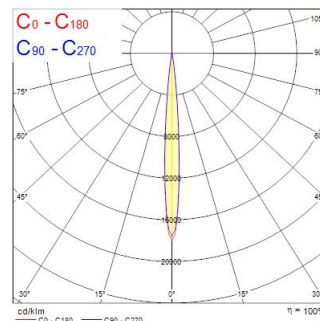

Beacon Muse CRI97 18W 940lm 2700K DALI Negro

Item No: 2062586

Concord

Simple and slick integral design with no driver box and without any visible screws New technology utilization for improved performance Invisible in-track adaptor for an impressive architectural look Extremely precise light beams due to the high-quality lens ø80mm die-cast aluminium body, Adjustable beam angle: between 8° - 55°, Textured black finishing colour Light color temperature: 2700K, candle light System power: 18W, Fixture lumen output: 940lm, efficacy: 52lm/W, Ra97 typical, LED chromacity: 2 step MacAdam ellipse LED source (SDCM2), IR/UV free light source without heat radiation Operating voltage 220-240V / 50-60Hz, DALI suitable for installation on 3-circuit tracks, please check compatibility list on the instruction sheet. Compatible with OneTrack Electrical protection: Class II. Degree of protection: IP20, suitable for indoor environment only Horizontal rotation: 355°, vertical tilt: 90° Nominal product dimensions: D.80mmx215mm 5 years warranty. Suitable for track mounting

Technical Assets

Dimensions (mm)

Photometrics

Distance [m]	Cone diameter [m]	Beam diameter [m]	Beam diameter [m]	Illuminance [lx]
0.5	0.38	0.06	0.06	3652
	0.38	0.06	0.06	1700
	0.38	0.06	0.06	1000
1.0	0.75	0.15	0.15	895
	0.75	0.15	0.15	438
	0.75	0.15	0.15	262
1.5	1.13	0.23	0.23	399
	1.13	0.23	0.23	194
	1.13	0.23	0.23	121
2.0	1.51	0.31	0.30	227
	1.51	0.31	0.30	109
	1.51	0.31	0.30	68
2.5	1.89	0.38	0.38	142
	1.89	0.38	0.38	68
	1.89	0.38	0.38	42
3.0	2.27	0.46	0.45	96
	2.27	0.46	0.45	49
	2.27	0.46	0.45	30

Datos ópticos

Lúmenes	940
Eficacia (lmW)	52
LOR (%)	100
Temperatura de color (K)	2700
Color de la luz	Luz vela
CRI (Ra)	97
Consistencia del color (SDCM)	SDCM2
Intensidad luminosa (cd)	940
Tipo de distribución	Simétrico
Grupo de riesgo fotobiológico	RG1