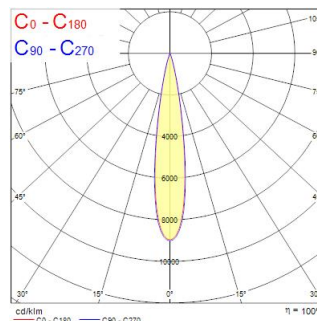

Technical Assets

Dimensions (mm)

Photometrics

Distance [m]	Cone diameter [m]	Beam diameter [m]	Beam diameter [m]	Illuminance [lx]
0.5	0.15	0.15	0.15	19491
	0.15	0.15	0.15	8000
1.0	0.31	0.30	0.30	4133
	0.30	0.30	0.30	2000
1.5	0.46	0.45	0.45	1832
	0.45	0.45	0.45	982
2.0	0.62	0.60	0.60	1031
	0.60	0.60	0.60	552
2.5	0.77	0.76	0.76	660
	0.76	0.76	0.76	351
3.0	0.93	0.91	0.91	455
	0.91	0.91	0.91	232

Distance [m] Cone diameter [m] Illuminance [lx]
— C0 - C180 (Half beam angle: 17.0°)
— C90 - C270 (Half beam angle: 17.0°)