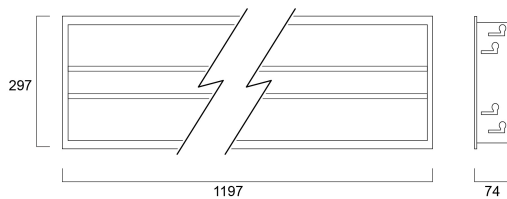

OFFICELYTE 1200x300 HE 4K DALI EMPRO

Item No: 2069267

Concord

Concord OFFICELYTE 1200x300 HE 4K DALI EMPRO is a high performance low glare luminaire for offices and education applications. Ceiling recessed 1200x300mm. Micro Prismatic optics. White RAL 9010. DALI dimmable. 3 hours emergency operation with integral batteries and DALI monitoring. 4000K Neutral White LED, Typical CRI=85, chromaticity tolerance of 3-step MacAdam ellipse, lumen package of 3,450lm, total power consumption 27W, efficacy of 128lm/W. Lifespan 120,000 hours L70B50, 58,000 hours L80B20, UGR<19. IK02, IP20, Electrical Protection Class I, Photobiological Risk Group 1. PMMA diffuser, Glow Wire test 650°C.

Technical Assets

Dimensions (mm)

Photometrics

Distance [m]	Cone diameter [m]	Beam diameter [m]	Beam diameter [in]	Illuminance [lx]
0.5	0.84 0.65	0.71 0.56	28.2" 22.1"	7538 1487
1.0	1.68 1.37	1.42 1.12	56.4" 44.2"	1885 597
1.5	2.52 2.05	2.13 1.68	84.6" 66.3"	838 258
2.0	3.36 2.74	2.84 2.28	112.8" 90.4"	471 133
2.5	4.20 3.42	3.55 2.84	141.0" 112.8"	302 88
3.0	5.04 4.11	4.26 3.42	169.2" 134.6"	209 61

Distance [m] Cone diameter [m] Illuminance [lx]
 — C0 - C180 (Half beam angle: 66.9°)
 — C90 - C270 (Half beam angle: 66.4°)

OFFICELYTE 1200x300 HE 4K DALI EMPRO

Item No: 2069267

Concord

Informacion General

Empaquetado

Código EAN	5025768692675
Largo del embalaje individual (cm)	130.5
Ancho del embalaje individual (cm)	35.0
Alto del embalaje individual (cm)	14.2
DUN14 (inner)	05025768692675
Cantidad de unidades por caja	1
Largo / alto del embalaje outer (cm)	130.5
Ancho del embalaje outer (cm)	35.0
Profundidad del embalaje outer (cm)	14.2