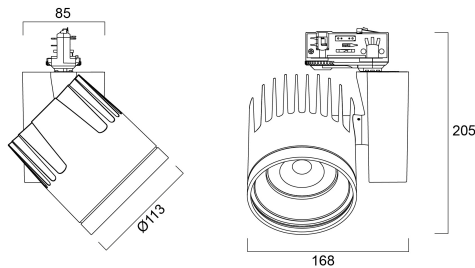

Beacon XXL WB DALI 3K 48W 4355lm L3 Blanco

Item No: 2093023

Concord

2093023 BEACON XXL WB DALI 3K L3 WHT Integrated LED spotlight, white RAL 9016, compact and minimalist design, ideal for double height spaces, retail and display applications, die-cast aluminium body, passive cooling heatsink, beam angle: 67° wide beam, optics: Silicone lens for controlled beam, colour temperature: 3000K warm white, total system power: 48W, total fixture output: 4355lm, luminaire efficacy: 91lm/W, LOR: 100%, colour rendering: Ra 93 typical, LED Chromacity: 3 step MacAdam ellipse, IR/UV free light source without heat radiation, operating voltage: 220-240V / 50-60Hz, drive current: 1200mA, electronic driver, DALI dimmable, power factor: 0.95 electrical protection: CLASS I, DALI track adaptor, suitable for Concord Lytespan DALI track, ingress protection rating: IP20. **IMPORTANT NOTE:** This fixture can only be used on the Lytespan DALI or Lytebeam DALI tracks !

Technical Assets

Dimensions (mm)

Photometrics

Distance [m]	Cone diameter [m]	Beam diameter [m]	Beam diameter [m]	Illuminance [lx]
0.5	0.66	Ø171	Ø129	1596 495
1.0	1.32	Ø171	Ø129	399 113
1.5	1.99	Ø171	Ø129	177 51
2.0	2.65	Ø171	Ø129	100 29
2.5	3.31	Ø171	Ø129	64 19
3.0	3.97	Ø171	Ø129	44 13

Distance [m] Cone diameter [m] Illuminance [lx]
 — C0 - C180 (Half beam angle: 67.0°)

Beacon XXL WB DALI 3K 48W 4355lm L3 Blanco

Item No: 2093023

Concord

Información General

Nombre del producto	Beacon XXL WB DALI 3K 48W 4355lm L3 Blanco
Tecnología	LED
Casquillo	N/A
Material del cuerpo	Aluminio
Montaje	Montaje en carril
Environment	Interiores
Aplicación	Comercio
Temperatura ambiente de funcionamiento (°C)	25
ETIM	EC001744
Garantía	5 años

Información de vida útil

Vida útil media - L70 B50	100000
Vida media - L80/B20	100000
Vida media - L90/B10	55500

Datos físicos

Acabado de color	Blanco
Protección IP	IP20
Acabado del difusor	Difuso
Acabado del reflector	No aplicable
Largo (mm)	85
Ancho (mm)	168
Alto (mm)	205
Peso (kg)	1.443