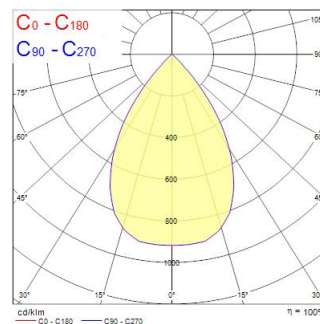

Beacon XXL WB DALI 3K 48W 4355lm L3 Blanco

Item No: 2093023

Concord

2093023 BEACON XXL WB DALI 3K L3 WHT Integrated LED spotlight, white RAL 9016, compact and minimalist design, ideal for double height spaces, retail and display applications, die-cast aluminium body, passive cooling heatsink, beam angle: 67° wide beam, optics: Silicone lens for controlled beam, colour temperature: 3000K warm white, total system power: 48W, total fixture output: 4355lm, luminaire efficacy: 91lm/W, LOR: 100%, colour rendering: Ra 93 typical, LED Chromacity: 3 step MacAdam ellipse, IR/UV free light source without heat radiation, operating voltage: 220-240V / 50-60Hz, drive current: 1200mA, electronic driver, DALI dimmable, power factor: 0.95 electrical protection: CLASS I, DALI track adaptor, suitable for Concord Lytespan DALI track, ingress protection rating: IP20. **IMPORTANT NOTE:** This fixture can only be used on the Lytespan DALI or Lytebeam DALI tracks !

Technical Assets

Dimensions (mm)

Photometrics

Distance [m]	Cone diameter [m]	Beam diameter [m]	Beam diameter [m]	Illuminance [lx]
0.5	0.66	Ø171	Ø129	1596 495
1.0	1.32	Ø171	Ø129	399 113
1.5	1.99	Ø171	Ø129	177 51
2.0	2.65	Ø171	Ø129	100 29
2.5	3.31	Ø171	Ø129	64 19
3.0	3.97	Ø171	Ø129	44 13

Distance [m] Cone diameter [m] Illuminance [lx]
 — C0 - C180 (Half beam angle: 67.0°)

Beacon XXL WB DALI 3K 48W 4355lm L3 Blanco

Item No: 2093023

Concord

Información General

Nombre del producto	Beacon XXL WB DALI 3K 48W 4355lm L3 Blanco
Tecnología	LED
Casquillo	N/A
Material del cuerpo	Aluminio
Montaje	Montaje en carril
Environment	Interiores
Aplicación	Comercio
Temperatura ambiente de funcionamiento (°C)	25
ETIM	EC001744
Garantía	5 años

Datos ópticos

Lúmenes	4355
Eficacia (lmW)	90.73
LOR (%)	100
Temperatura de color (K)	3000
Color de la luz	Blanco cálido
CRI (Ra)	93
Uniformidad del color (SDCM)	3
Cromaticidad ajustable	No
Ángulo del haz (°)	67
Grupo de riesgo fotobiológico	RG1