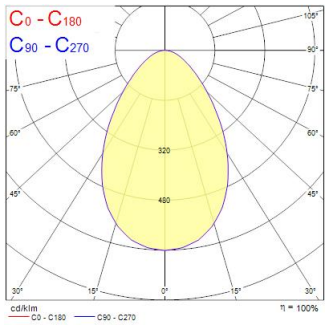

Photometrics

Distance [m]	Cone diameter [m]	Beam angle	Beam diameter	Illuminance [lx]
0.5	0.71	35.1°	1939	520
1.0	1.42	35.1°	405	132
1.5	2.13	35.1°	215	58
2.0	2.84	35.1°	121	33
2.5	3.55	35.1°	70	21
3.0	4.26	35.1°	44	15

Distance [m] Cone diameter [m]
C0 - C180 (Half beam angle: 70.8°)
Illuminance [lx]