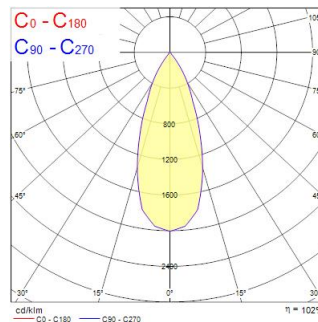

### Dimensions (mm)

### Photometrics

Distance [m]	Cone diameter [m]	Beam diameter [m]	Illuminance [lx]
0.5	0.36	0.36	1285
1.0	0.72	0.72	314
1.5	1.08	1.08	136
2.0	1.44	1.44	75
2.5	1.80	1.80	48
3.0	2.16	2.16	32

Distance [m] Cone diameter [m] Illuminance [lx]  
C0 - C180 (Half beam angle: 39.6°)