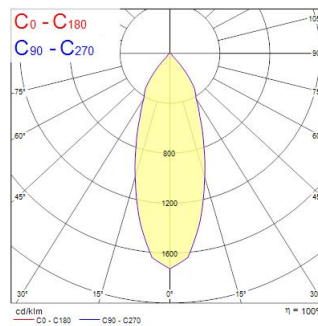

# START Track Spot L 3300lm 930 MB WHT

Tuotenro: 0004866

**SYLVANIA**

Integrated LED spotlight, Textured White - RAL9016, compact and minimalist design, ideal for retail applications, die-cast aluminium body, passive cooling heatsink. Beam angle: 38°, color temperature: 3000K, total system power: 35W, total fixture output: 3306 lm, LOR: 100%, colour rendering: Ra: 90 typical, LED Chromaticity: 3 step MacAdam ellipse, IR/UV free light source without heat radiation, operating voltage: 220-240V / 50-60Hz, drive current: 900mA, electronic driver, non-dimmable, power factor: 0.93, electrical protection: Class II, Global Track 3 Phase adapter suitable for Global trac 3-circuit tracks, ingress protection rating: IP20, suitable for internal environment only, horizontal rotation: 355°, vertical tilt: 90°, dimensions: Ø113x164x240, weight: 1.368kg.

## Tekniset ominaisuudet

### Mitat (mm)

### Valonjakotiedostot

Distance [m]	Cone diameter [m]	Beam diameter [m]	Illuminance [lx]
0.5	0.34	0.34	2814
1.0	0.68	0.68	704
1.5	1.02	1.02	286
2.0	1.35	1.35	142
2.5	1.69	1.69	93
3.0	2.03	2.03	62

Distance [m] Cone diameter [m] Illuminance [lx]  
 — C0 - C180 (Half beam angle: 37.4°)