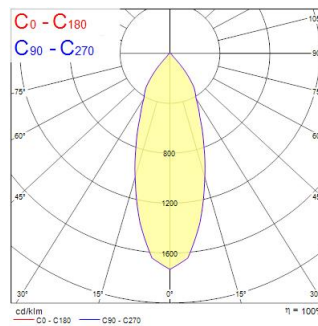

# START Track Spot L 3600lm 940 MB BLK

Tuotenro: 0004902

**SYLVANIA**

Integrated LED spotlight, Textured Black - RAL9005, compact and minimalist design, ideal for retail applications, die-cast aluminium body, passive cooling heatsink. Beam angle: 38°, color temperature: 4000K, total system power: 35W, total fixture output: 3616 lm, LOR: 100%, colour rendering: Ra: 90 typical, LED Chromaticity: 3 step MacAdam ellipse, IR/UV free light source without heat radiation, operating voltage: 220-240V / 50-60Hz, drive current: 900mA, electronic driver, non-dimmable, power factor: 0.93, electrical protection: Class II, Global Track 3 Phase adapter suitable for Global trac 3-circuit tracks, ingress protection rating: IP20, suitable for internal environment only, horizontal rotation: 355°, vertical tilt: 90°, dimensions: Ø113x164x240, weight: 1.368kg.

## Tekniset ominaisuudet

### Mitat (mm)

### Valonjakotiedostot

Distance [m]	Cone diameter [m]	Beam diameter [m]	Illuminance [lx]
0.5	0.34	Ø171	2628
1.0	0.68	Ø342	656
1.5	1.02	Ø513	288
2.0	1.35	Ø684	162
2.5	1.69	Ø855	108
3.0	2.03	Ø1026	81

Distance [m] Cone diameter [m] Illuminance [lx]  
— C0 - C180 (Half beam angle: 37.4°)