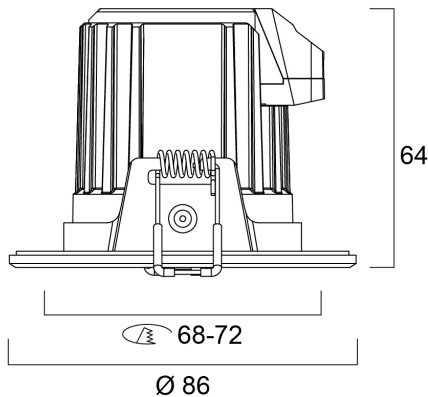

# START SPOT ALUMINIUM 740LM 830 IP44 WHT

Tuotenro: 0005170

**SYLVANIA**

**START**<sup>TM</sup>

Integrated LED recessed spotlight, vertical tilt 30°, white bezel colour, white replaceable reflector, 740lm (white reflector), 660lm (black reflector), 9.0W, dimmable trailing/leading edge, 3000K, 40° degree beam angle, polycarbonate and aluminium body, low profile 62mm recessed depth, IP44 from the front, IK07, loop-in/loop-out terminals for fast wiring, weight 0,165Kg, 85mm bezel diameter, 68-72mm cutout, clear lens. Additional black reflector included in the packaging.

### Mitat (mm)

### Valonjakotiedostot

Distance [m]	Cone diameter [m]	E10°	E15°	E30°	E45°	E60°	E75°	E90°	E110°	E135°	E180°
0.5	0.35 0.36	443	194	150	100	74	58	44	33	25	19
1.0	0.70 0.71	110	48	36	24	18	14	10	8	6	5
1.5	1.05 1.07	48	21	16	11	8	6	4	3	2	2
2.0	1.41 1.42	27	12	9	6	4	3	2	1	1	1
2.5	1.76 1.78	17	8	6	4	3	2	1	1	1	1
3.0	2.11 2.14	12	6	4	3	2	1	1	1	1	1