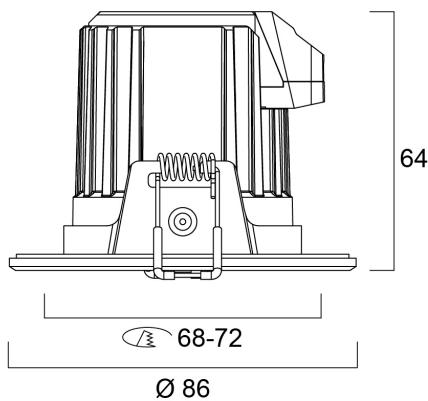

# START SPOT ALUMINIUM 720LM 827 IP44 BLK

Tuotenro: 0005180

**SYLVANIA**

**START**<sup>TM</sup>

Integrated LED recessed spotlight, vertical tilt 30°, black bezel finish with black reflector, white replaceable reflector included in the packaging, 720lm (black reflector), 9W, dimmable trailing/leading edge, 3000K, 40° degree beam angle, polycarbonate and aluminium body, low profile 62mm recessed depth, IP44 from the front, IK07, loop-in/loop-out terminals for fast wiring, weight 0,165Kg, 85mm bezel diameter, 68-72mm cutout, clear lens.

### Mitat (mm)

### Valonjakotiedostot

Distance [m]	Cone diameter [m]	Beam diameter [m]	Illuminance [lx]
0.5	0.37	50° 50°	476 1964
1.0	0.74	50° 50°	1196 496
1.5	1.10	50° 50°	532 220
2.0	1.47	50° 50°	299 124
2.5	1.84	50° 50°	191 76
3.0	2.21	50° 50°	133 52

Distance [m] Cone diameter [m] Illuminance [lx]  
C0 - C180 (Half beam angle: 40.4°)