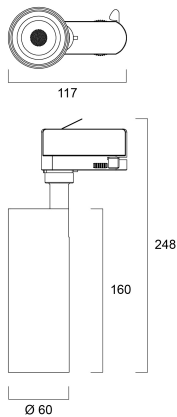

# START Track Spot Integral 1500lm 940 MB WB WHT

Tuotenro: 0005428

**SYLVANIA**

Integrated LED spotlight, Textured White - RAL9016, simple and slick integral design with no driver box and without any visible screws, ideal for retail applications, die-cast aluminium body, passive cooling heatsink. Beam angle: 36°, additional lens 64° beam angle included, color temperature: 4000k, total system power: 17W, total fixture output: 1500 lm, LOR: 100%, colour rendering: Ra: 90 typical, IR/UV free light source without heat radiation, operating voltage: 220-240V / 50-60Hz, drive current: 410mA, electronic driver, non-dimmable, ultra low LED flickering rate (5% or less), power factor: >0.90, electrical protection: Class I, Global Track 3 Circuit GA69 adapter suitable for Global trac 3-circuit tracks, ingress protection rating: IP20, suitable for internal environment only, horizontal rotation: 345°, vertical tilt: 90°, dimensions: Ø60x117x248, weight: 0.486kg.

### Mitat (mm)

### Valonjakotiedostot

Distance [m]	Cone diameter [m]	Beam diameter [m]	Illuminance [lx]
0.5	0.33	Ø171 68.1"	15125 969
1.0	0.67	Ø342 136.2"	3221 487
1.5	1.00	Ø513 204.3"	1488 625
2.0	1.33	Ø684 272.4"	820 352
2.5	1.66	Ø855 340.5"	525 223
3.0	2.00	Ø1026 408.6"	389 158

Distance [m] Cone diameter [m] Illuminance [lx]  
 — C0 - C180 (Half beam angle: 36.8°)