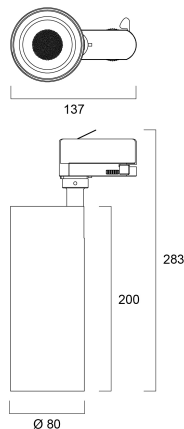

# START Track Spot Integral 3000lm 940 MB WB WHT

Tuotenro: 0005430

**SYLVANIA**

Integrated LED spotlight, Textured White - RAL9016, simple and slick integral design with no driver box and without any visible screws, ideal for retail applications, die-cast aluminium body, passive cooling heatsink. Beam angle: 36°, additional lens 64° beam angle included, color temperature: 4000k, total system power: 32W, total fixture output: 3000 lm, LOR: 100%, colour rendering: Ra: 90 typical, IR/UV free light source without heat radiation, operating voltage: 220-240V / 50-60Hz, drive current: 800mA, electronic driver, non-dimmable, ultra low LED flickering rate (5% or less), power factor: >0.90, electrical protection: Class I, Global Track 3 Circuit GA69 adapter suitable for Global trac 3-circuit tracks, ingress protection rating: IP20, suitable for internal environment only, horizontal rotation: 345°, vertical tilt: 90°, dimensions: Ø80x137x283, weight: 0.880kg.

### Mitat (mm)

### Valonjakotiedostot

Distance [m]	Cone diameter [m]	Beam diameter [m]	Beam diameter [in]	Illuminance [lx]
0.5	0.32	Ø171	17.1"	3136
		Ø129	12.9"	1380
1.0	0.63	Ø171	17.1"	780
		Ø129	12.9"	342
1.5	0.95	Ø171	17.1"	344
		Ø129	12.9"	152
2.0	1.27	Ø171	17.1"	190
		Ø129	12.9"	80
2.5	1.59	Ø171	17.1"	124
		Ø129	12.9"	54
3.0	1.90	Ø171	17.1"	81
		Ø129	12.9"	33

Distance [m] Cone diameter [m] Illuminance [lx]  
 — C0 - C180 (Half beam angle: 36.2°)