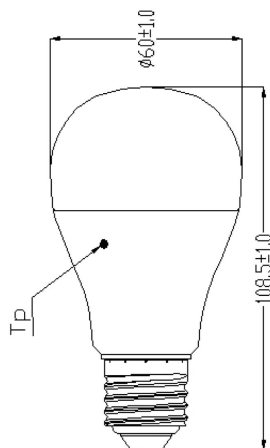

# ToLEDo GLS V4 DIM FR 810lm 827 E27 SL

Tuotenro: 0026676

**SYLVANIA**

- Compact and elegant design • Suitable replacement for halogen, incandescent and compact fluorescent GLS lamps
- Instant light at the flick of a switch • Uniform light distribution • Good colour rendering (CRI 80) • Dimmable with approved dimmers
- Perfect for hotels, restaurants, lobbies, corridors, stairwells, reception areas • Lower maintenance costs • A+ energy rating

### Mitat (mm)

## Rakennetiedot

Pituus (mm)	107
Tuotteen halkaisija (mm)	60
Paino (kg)	0.065