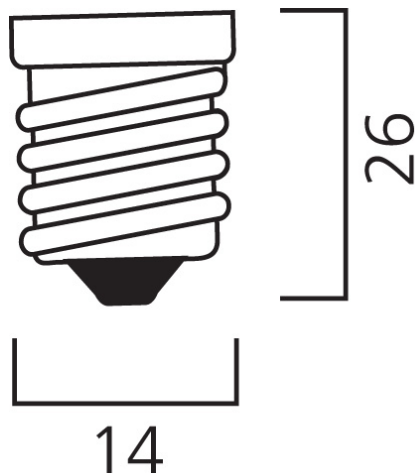

# ToLED<sub>o</sub> BALL V4 DIM FROSTED 470LM E14 SL

Tuotenro: 0026946

**SYLVANIA**

- Compact and elegant design • Suitable replacement for halogen, incandescent and compact fluorescent ball lamps
- Instant light at the flick of a switch • Uniform light distribution • Good colour rendering (CRI 80) • Dimmable with approved dimmers • Perfect for hotels, restaurants, lobbies, corridors, stairwells, reception areas • Lower maintenance costs • A+ energy rating

### Mitat (mm)

## Rakennetiedot

Pituus (mm)	81
Tuotteen halkaisija (mm)	45
Paino (kg)	0.043