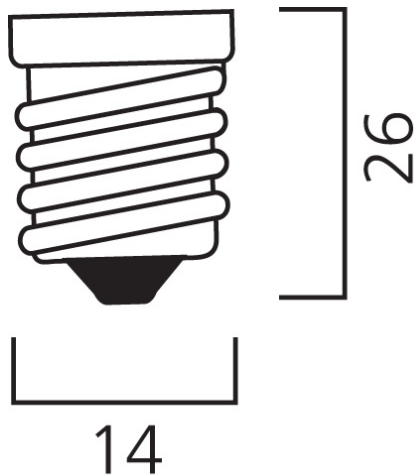

# ToLEDo BALL V6 250LM 827 E14 SL

Tuotenro: 0026950

**SYLVANIA**

- Compact and elegant design • Suitable replacement for halogen, incandescent and compact fluorescent ball lamps
- Instant light at the flick of a switch • Uniform light distribution • Good colour rendering (CRI 80) • Perfect for hotels, restaurants, lobbies, corridors, stairwells, reception areas • Lower maintenance costs • A+ energy rating

### Mitat (mm)

## Rakennetiedot

Pituus (mm)	82
Tuotteen halkaisija (mm)	45
Paino (kg)	0.045