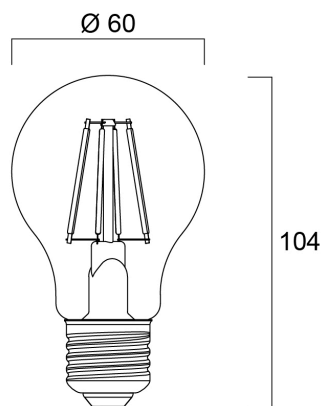

# ToLEDo RT GLS V4 CL 470LM 840 E27 SL

Tuotenro: 0027326

**SYLVANIA**

- Perfect for decorative and general lighting applications and creates a warm ambiance similar to traditional lamps
- Same look, size and functionality as incandescent lamps
- Omni-directional light distribution
- A++ energy rating
- Suitable replacement for incandescent and halogen lamps
- Gives same sparkling light effect as incandescent lamp
- Dimensionally identical to incandescent lamps - fits all fixtures
- Environment friendly - no mercury and lower CO2 emissions

### Mitat (mm)

## Rakennetiedot

Pituus (mm)	104
Tuotteen halkaisija (mm)	60
Paino (kg)	0.03