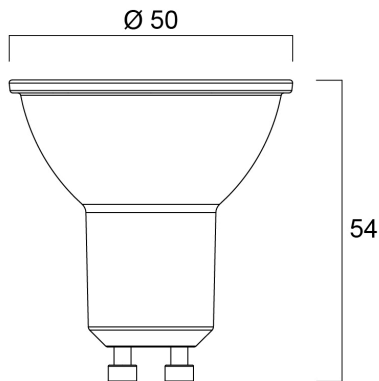

# RefLED ES50 V5 345lm 827 36° SL

Tuotenro: 0027432

**SYLVANIA**

- Compact, energy efficient and exceptional value for money product.
- Same shape and size as halogen GU10 lamp
- Compact Cluster SMD technology enabling high efficiency with halogen look
- Reduced visible heat sink from the front
- Available in 36 degree
- High lumen efficacy
- 15,000 hours average rated life
- 3 years warranty

### Mitat (mm)

## Rakennetiedot

Pituus (mm)	54
Tuotteen halkaisija (mm)	50
Paino (kg)	0.03