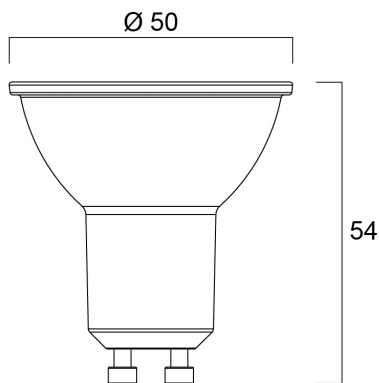

# RefLED ES50 V5 345lm DIM 865 36° SL

Tuotenro: 0027444

**SYLVANIA**

- Compact, energy efficient and exceptional value for money product.
- Same shape and size as halogen GU10 lamp
- Compact Cluster SMD technology enabling high efficiency with halogen look
- Reduced visible heat sink from the front
- Available in 36 degree
- High lumen efficacy
- Dimmable with approved dimmers
- 15,000 hours average rated life
- 3 years warranty

### Mitat (mm)

## Rakennetiedot

Pituus (mm)	54
Tuotteen halkaisija (mm)	50
Paino (kg)	0.045