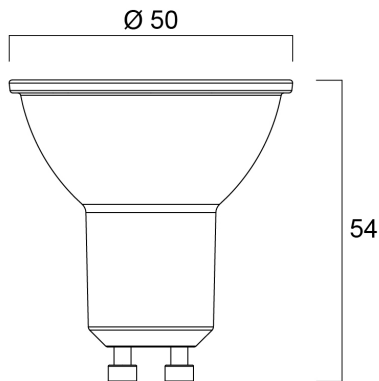

# RefLED ES50 V5 425lm 840 36° SL

Tuotenro: 0027448

**SYLVANIA**

- Compact, energy efficient and exceptional value for money product.
- Same shape and size as halogen GU10 lamp
- Compact Cluster SMD technology enabling high efficiency with halogen look
- Reduced visible heat sink from the front
- Available in 36 degree
- High lumen efficacy
- 15,000 hours average rated life
- 3 years warranty

### Mitat (mm)

## Rakennetiedot

Pituus (mm)	54
Tuotteen halkaisija (mm)	50
Paino (kg)	0.038