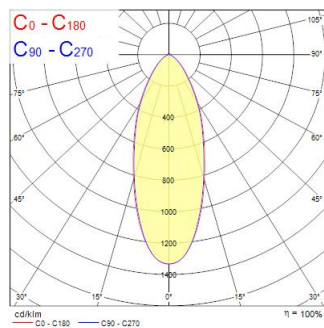

RefLED Sup RT ES50 V2 360 DIM 865 36d SL

Tuotenro: 0028552

SYLVANIA

- Premium performance professional LED GU10 range with the same look and feel of traditional halogen GU10 lamp
- Recreates backlight effect similar to halogen dichroic lamps
- Full glass design - means no colours clashing between lamp and fixture
- Very long lifetime of up to 25,000 hours
- COOLFIT functionality – ensures overheat and over temperature protection
- High switching cycles: >100,000
- High colour rendering: CRI80
- Dimmable on approved dimmers.
- Warranty: 5 Years

Tekniset ominaisuudet

Valonjakotiedostot

Distance [m]	Cone diameter [m]	Illuminance [lx]
0.5	0.35 0.36	2400 E(C90) 18.8° 1040 E(C90) 20.0° 1027
1.0	0.71 0.72	633 E(C90) 18.8° 281 E(C90) 20.0° 278
1.5	1.06 1.08	277 E(C90) 18.8° 116 E(C90) 20.0° 114
2.0	1.42 1.46	136 E(C90) 18.8° 68 E(C90) 20.0° 66
2.5	1.77 1.82	100 E(C90) 18.8° 44 E(C90) 20.0° 41
3.0	2.12 2.18	69 E(C90) 18.8° 31 E(C90) 20.0° 29

Distance [m]   Cone diameter [m]   Illuminance [lx]
— C0 - C180 (Half beam angle: 45.0°)
— C90 - C270 (Half beam angle: 39.0°)