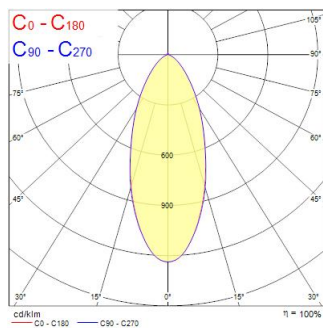

Distance [m]      Cone diameter [m]      Illuminance [lx]

— C0 - C180 (Half beam angle: 42,4°)