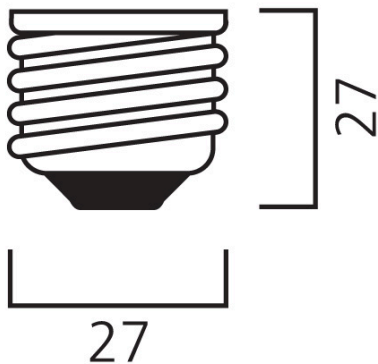

# TOLEDO RADIANCE BLK DIM 850LM 840 E27 SL

Tuotenro: 0029012

**SYLVANIA**

• Stylish and innovative solution • Fluid design – easily blend with the ambience and change the look and feel of the room • Uniform light distribution with an element of direct/indirect lighting • Dimmable functionality to set the desired light level • Low glare - suitable for low height installation • Construction: black housing, textured circular reflector and matt diffuser ring • E27 lamp base, easy-to-install • 25,000 hours average rated life • Lumen output: 850lm • High lumen efficacy - up to 81 lm/W • Product dimensions (WxL) : 192mm x 118mm • 3 years warranty • Environment-friendly – no mercury and lower CO2 emissions • CRI 80

## Tekniset ominaisuudet

Mitat (mm)

**E27**

Valonjakotiedostot

## Rakennetiedot

Pituus (mm)	118
Tuotteen halkaisija (mm)	192
Paino (kg)	0.196