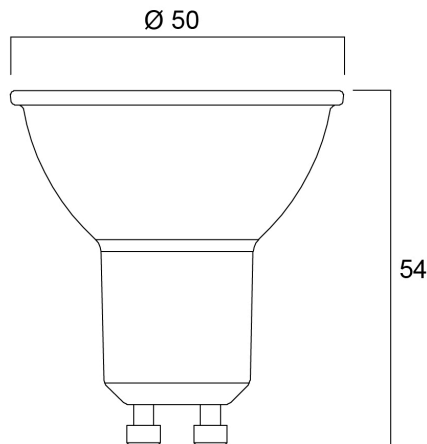

# RefLED ES50 V6 345LM 830 36 SL10

Tuotenro: 0029164

**SYLVANIA**

Compact, energy efficient and exceptional value LED GU10 lamp Same shape and size as halogen GU10 lamp Compact Cluster SMD technology enabling high efficiency with halogen look Reduced visible heat sink from the front Available in 36 degree beam angle High lumen efficacy 15,000 hours average rated life 3 years warranty

### Mitat (mm)

## Rakennetiedot

Korkeus (mm)	54
Tuotteen halkaisija (mm)	50
Paino (kg)	0.186