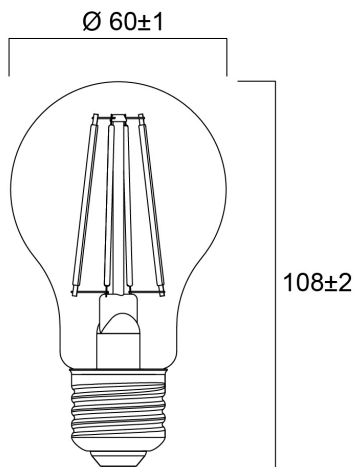

# ToLEDo RT GLS V5 CL 806LM 827 E27 SL3

Tuotenro: 0029328

**SYLVANIA**

Perfect for decorative and general lighting applications and creates a warm ambiance similar to traditional lamps  
Same look, size and functionality as incandescent lamps Omni-directional light distribution Suitable replacement for incandescent and halogen lamps Gives same sparkling light effect as incandescent lamp Dimensionally identical to incandescent lamps - fits all fixtures Environment friendly - no mercury and lower CO2 emissions

### Mitat (mm)

## Rakennetiedot

Pituus (mm)	108
Tuotteen halkaisija (mm)	60
Paino (kg)	0.064