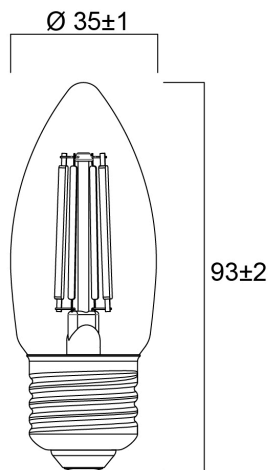

# ToLEDo RT Candle V5 CL DIM 470LM 827 E27 SL

Tuotenro: 0029366

**SYLVANIA**

Perfect for decorative and general lighting applications and creates a warm ambience similar to traditional lamps. The versatile ToLEDo Retro Candle range is the ideal replacement for halogen and incandescent lamps and perfect for chandeliers and decorative applications. Same look, size and functionality as incandescent lamps. Omni-directional light distribution. Gives same sparkling light effect as the incandescent lamp. Dimensionally identical to incandescent lamps - fits all fixtures. Environment-friendly - no mercury and lower CO2 emissions. Dimmable with approved dimmers.

### Mitat (mm)

## Rakennetiedot

Pituus (mm)	93
Tuotteen halkaisija (mm)	35
Paino (kg)	0.021