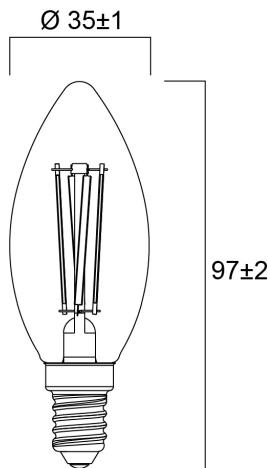

# ToLEDo RT Candle V5 ST DIM 470LM 827 E14 SL

Tuotenro: 0029367

**SYLVANIA**

Perfect for decorative and general lighting applications and creates a warm ambience similar to traditional lamps. The versatile ToLEDo Retro Candle range is the ideal replacement for halogen and incandescent lamps and perfect for chandeliers and decorative applications. Same look, size and functionality as incandescent lamps. Omni-directional light distribution. Gives same sparkling light effect as the incandescent lamp. Dimensionally identical to incandescent lamps - fits all fixtures. Environment-friendly - no mercury and lower CO2 emissions. Dimmable with approved dimmers.

### Mitat (mm)

## Rakennetiedot

Pituus (mm)	97
Tuotteen halkaisija (mm)	35
Paino (kg)	0.021