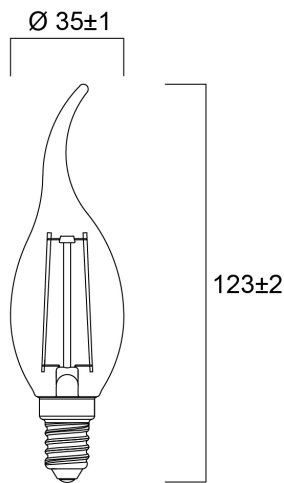

# ToLEDo RT Candle BT V5 CL 250LM 827 E14 SL

Tuotenro: 0029485

**SYLVANIA**

Perfect for decorative and general lighting applications and creates a warm ambience similar to traditional lamps. The versatile ToLEDo Retro Candle Bent-tip range is the ideal replacement for halogen and incandescent lamps and perfect for chandeliers and decorative applications. Same look, size and functionality as incandescent lamps. Omnidirectional light distribution. Gives same sparkling light effect as the incandescent lamp. Dimensionally identical to incandescent lamps - fits all fixtures. Environment-friendly - no mercury and lower CO2 emissions.

### Mitat (mm)

## Rakennetiedot

Pituus (mm)	123
Tuotteen halkaisija (mm)	35
Paino (kg)	0.021