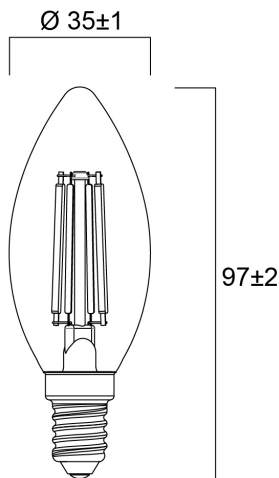

# ToLEDo RT Candle CL 470LM 827 E14 SL4

Tuotenro: 0029551

**SYLVANIA**

Perfect for decorative and general lighting applications and creates a warm ambiance similar to traditional lamps Same look, size and functionality as incandescent lamps Omni-directional light distribution 12,000 hours average rated life Suitable replacement for incandescent and halogen lamps Gives same sparkling light effect as incandescent lamp Dimensionally identical to incandescent lamps - fits all fixtures Environment friendly - no mercury and lower CO2 emissions

### Mitat (mm)

## Rakennetiedot

IP-luokka	IP20
Pituus (mm)	97
Tuotteen halkaisija (mm)	35
Paino (kg)	0.084