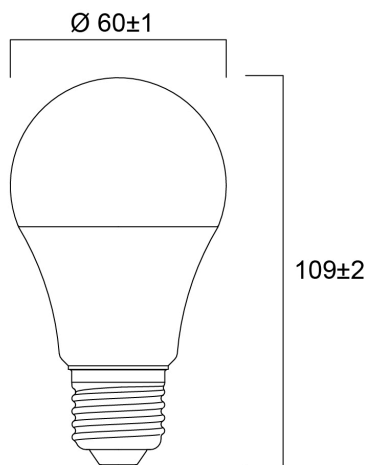

# ToLEDo GLS 806LM 827 E27 SL10

Tuotenro: 0029650

**SYLVANIA**

Compact and elegant design Suitable replacement for halogen, incandescent and compact fluorescent lamps Instant light at the flick of a switch Uniform light distribution Good colour rendering (CRI 80) Perfect for hotels, restaurants, lobbies, corridors, stairwells, reception areas Lower maintenance costs 12,000 hours average rated life

### Mitat (mm)

## Rakennetiedot

Pituus (mm)	107
Tuotteen halkaisija (mm)	60
Paino (kg)	0.295