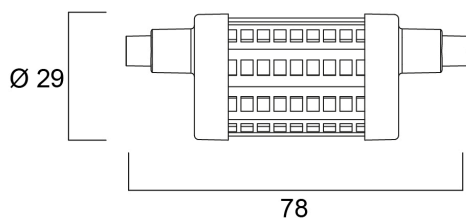

Tekniset ominaisuudet

Mitat (mm)