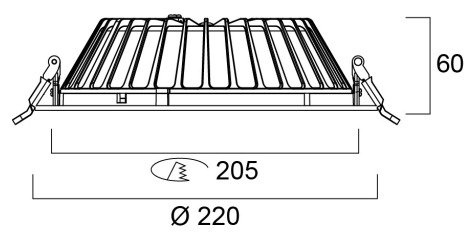

Tekniset ominaisuudet

Mitat (mm)