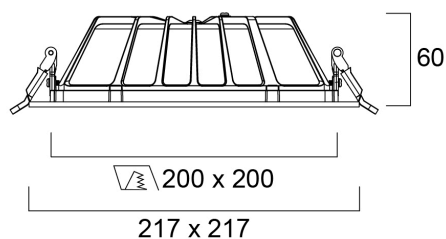

Tekniset ominaisuudet

Mitat (mm)