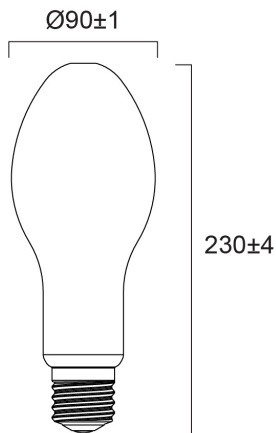

ToLEDo Performer Retro E 5500LM E40 830 SL

Tuotenro: 0030636

SYLVANIA

The ToLEDo Performer E-Series is a direct retrofit solution to replace high-pressure mercury vapour lamps. Dual operating mode – compatible with HPMV magnetic ballast and direct mains AC 200-240V. 25,000 hours average rated life. Ideal product for factories, warehouses, industries, street lighting, post-top lighting and more. Similar look and feel to conventional HID lamps. IP65 design suitable for outdoor applications with IP rated base caps, as well as indoor applications. Available in 3000K and 4000K. Delivering instant saving with a low initial investment.

Tekniset ominaisuudet

Mitat (mm)

Valonjakotiedostot

ToLEDo Performer Retro E 5500LM E40 830 SL

Tuotenro: 0030636

SYLVANIA

Perustiedot

Tuotenimi	ToLEDo Performer Retro E 5500LM E40 830 SL
Teknologia	LED
Lampun muoto	Päärynämuoto
Kanta	E40
Lampun pintakäsittely	Opaali
Built in presence detector	NONE
Valaisinluokka	Avoim
Käyttökohteet	Logistiikka ja teollisuus
Virtual assistant compatibility	N/A
ETIM-luokka	EC001959
Sähkönumero FI	4844499
Takuu	3 vuotta