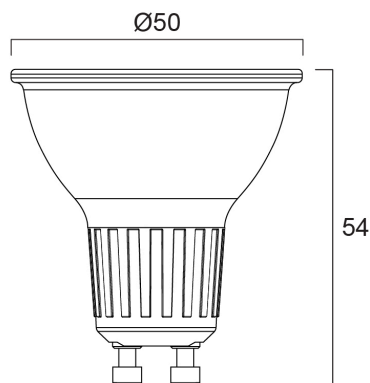

# REFLED SUPERIA RETRO ES50 V5 450LM DIM 930 36 SL5

Tuotenro: 0030729

**SYLVANIA**

Premium performance professional LED GU10 range with the same look and feel of traditional halogen GU10 lamp. Recreates backlight effect similar to halogen dichroic lamps. Full glass design - means no colours clashing between lamp and fixture. Very long lifetime of up to 25,000 hours. COOLFIT functionality – ensures overheat and over temperature protection. High switching cycles: >100,000. High colour rendering: CRI90. Dimmable. Warranty: 5 Years

### Mitat (mm)