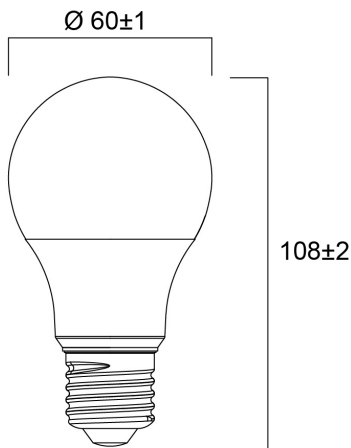

# ToLEDo GLS 806LM 865 E27 SL

Tuotenro: 0030847

**SYLVANIA**

Compact and elegant design. Suitable replacement for halogen, incandescent and compact fluorescent lamps. Instant light at the flick of a switch. Uniform light distribution. Good colour rendering (CRI 80). Perfect for hotels, restaurants, lobbies, corridors, stairwells, reception areas. Lower maintenance costs. 15,000 hours average rated life.

### Mitat (mm)

## Rakennetiedot

Rungon väri	Valkoinen
IP-luokka	IP20
Korkeus (mm)	107
Tuotteen halkaisija (mm)	60
Paino (kg)	0.02