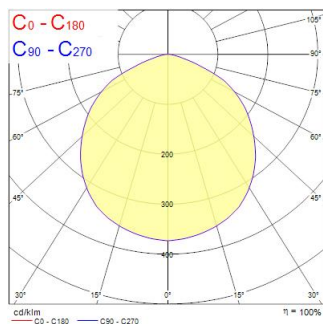

Sylbay Gen II EM Kit Standard

Tuotenro: 0040027

SYLVANIA

Sylbay Gen II EM Kit Standard provides a simple conversion of High Bay fitting with a high performance self-contained LED emergency luminaire KIT suitable for open areas, delivering 3 hours rated emergency output. Self testing with DALI monitoring capability. Supplied with all mounting accessories

Tekniset ominaisuudet

Valonjakotiedostot

Distance [m]	Cone diameter [m]	Beam diameter [m]	Beam angle [°]	Illuminance [lx]
0.5	1.45	0.07	55.4°	299
1.0	2.90	0.14	55.4°	75
1.5	4.35	0.21	55.4°	33
2.0	5.80	0.28	55.4°	19
2.5	7.25	0.35	55.4°	12
3.0	8.70	0.42	55.4°	8

Distance [m] Cone diameter [m] Illuminance [lx]
C0 - C180 (Half beam angle: 110.8°)

Sylbay Gen II EM Kit Standard

Tuotenro: 0040027

SYLVANIA

Perustiedot

Tuotenimi	Sylbay Gen II EM Kit Standard
Teknologia	Emergency Pack
Käyttökohteet	Logistiikka ja teollisuus
ETIM-luokka	EC002472
Takuu	3 vuotta