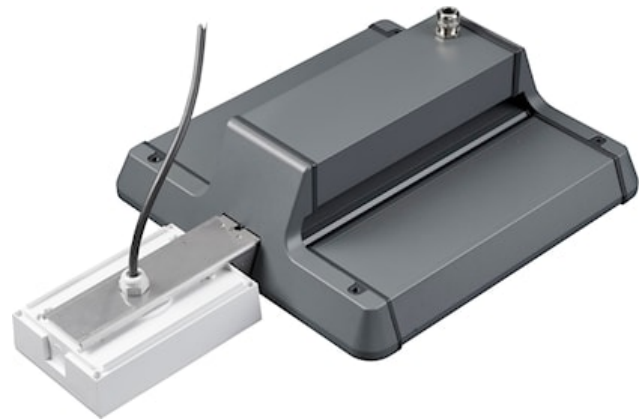

Sylbay Gen II EM Kit Standard

Tuotenro: 0040027

SYLVANIA

Sylbay Gen II EM Kit Standard provides a simple conversion of High Bay fitting with a high performance self-contained LED emergency luminaire KIT suitable for open areas, delivering 3 hours rated emergency output. Self testing with DALI monitoring capability. Supplied with all mounting accessories

Tekniset ominaisuudet

Valonjakotiedostot

Distance [m]	Cone diameter [m]	Beam diameter [m]	Beam angle [°]	Illuminance [lx]
0.5	1.45	0.07	55.4°	299
1.0	2.90	0.14	55.4°	75
1.5	4.35	0.21	55.4°	33
2.0	5.80	0.28	55.4°	19
2.5	7.25	0.35	55.4°	12
3.0	8.70	0.42	55.4°	8

Distance [m] Cone diameter [m] Illuminance [lx]
C0 - C180 (Half beam angle: 110.8°)

Sylbay Gen II EM Kit Standard

Tuotenro: 0040027

SYLVANIA

Perustiedot

Tuotenimi	Sylbay Gen II EM Kit Standard
Teknologia	Emergency Pack
Käyttökohteet	Logistiikka ja teollisuus
ETIM-luokka	EC002472
Takuu	3 vuotta