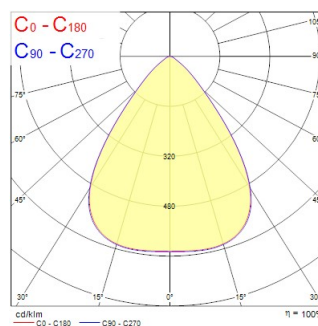

# OPTICLIP TERRA 625 840 2L WHT MP

Tuotenro: 0042041

**SYLVANIA**

**TERRA** 

OPTICLIP TERRA 625 840 WHT MP is a high efficacy low glare ceiling recessed luminaire with replaceable light engines for office and education applications. Housing made of white colour cardboard, combined with white colour plastic optic, direct light distribution, luminaire dimensions: 620x620x45mm, IP20 (from the front), IK02, 8-steps dip switch non-dimmable driver, 15.5-33W power consumption, (output options: 4700lm/33W, 4500lm/31W, 4100lm/28W, 3750lm/25.5W, 3450lm/23W, 3050lm/20.5W, 2700lm/18.5W and 2250lm/15.5W), 4000K (neutral white) CCT, 4700lm luminous flux at 900mA drive current level, 142lm/W system efficacy, CRI>80, SDCM $\leq$ 3 (3-step MacAdam ellipse) LED Colour Consistency, UGR<16, luminance at 65° < 1000 cd/m<sup>2</sup>. Lifespan: 100,000 hours L80B20, photobiological safety risk group 0. Electrical protection Class II. Glow wire test 650°C.

### Mitat (mm)

### Valonjakotiedostot

Distance [m]	Cone diameter [m]	Beam angle [°]	Illuminance [lx]
0.5	0.78 0.78	80° E/C90 30° E/C90 27°	1170 2905 2905
1.0	1.56 1.56	80° E/C90 30° E/C90 27°	295 727 727
1.5	2.34 2.34	80° E/C90 30° E/C90 27°	1304 361 361
2.0	3.13 3.11	80° E/C90 30° E/C90 27°	734 183 183
2.5	3.91 3.89	80° E/C90 30° E/C90 27°	470 116 117
3.0	4.69 4.67	80° E/C90 30° E/C90 27°	329 81 81