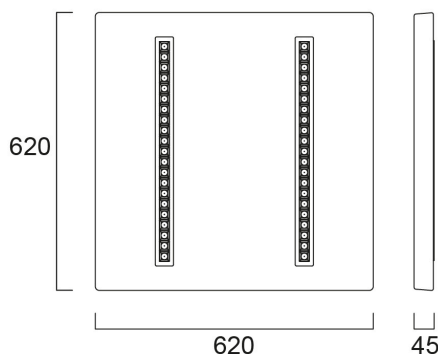

# OPTICLIP TERRA 625 840 2L WHT MP

Tuotenro: 0042041

**SYLVANIA**

**TERRA** 

OPTICLIP TERRA 625 840 WHT MP is a high efficacy low glare ceiling recessed luminaire with replaceable light engines for office and education applications. Housing made of white colour cardboard, combined with white colour plastic optic, direct light distribution, luminaire dimensions: 620x620x45mm, IP20 (from the front), IK02, 8-steps dip switch non-dimmable driver, 15.5-33W power consumption, (output options: 4700lm/33W, 4500lm/31W, 4100lm/28W, 3750lm/25.5W, 3450lm/23W, 3050lm/20.5W, 2700lm/18.5W and 2250lm/15.5W), 4000K (neutral white) CCT, 4700lm luminous flux at 900mA drive current level, 142lm/W system efficacy, CRI>80, SDCM $\leq$ 3 (3-step MacAdam ellipse) LED Colour Consistency, UGR<16, luminance at 65° < 1000 cd/m<sup>2</sup>. Lifespan: 100,000 hours L80B20, photobiological safety risk group 0. Electrical protection Class II. Glow wire test 650°C.

### Valonjakotiedostot

Distance [m]	Cone diameter [m]	Beam angle [°]	Illuminance [lx]
0.5	0.78 0.78	80° E/C90 30° E/C90 27°	1170 2905 2905
1.0	1.56 1.56	80° E/C90 30° E/C90 27°	295 727 727
1.5	2.34 2.34	80° E/C90 30° E/C90 27°	1304 361 361
2.0	3.13 3.11	80° E/C90 30° E/C90 27°	734 183 183
2.5	3.91 3.89	80° E/C90 30° E/C90 27°	470 116 117
3.0	4.69 4.67	80° E/C90 30° E/C90 27°	329 81 81