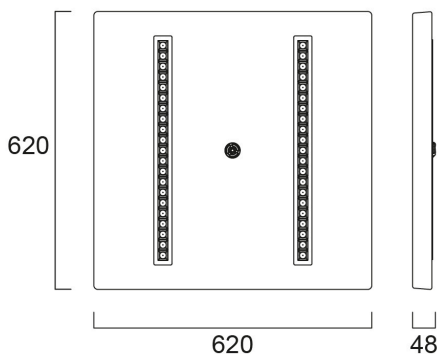

Tekniset ominaisuudet

Mitat (mm)