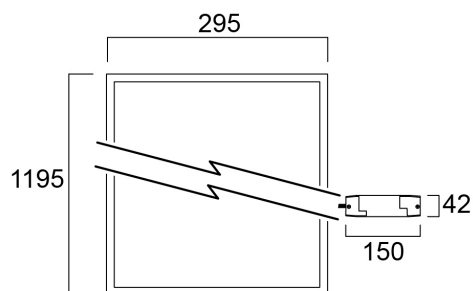

Tekniset ominaisuudet

Mitat (mm)

25 □ 9 = □ 22