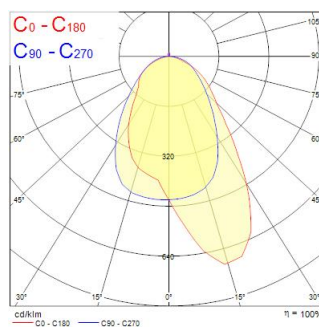

Valonjakotiedostot