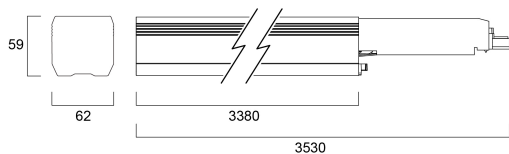

Tekniset ominaisuudet

Mitat (mm)