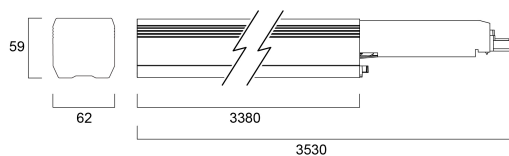

Tekniset ominaisuudet

Mitat (mm)