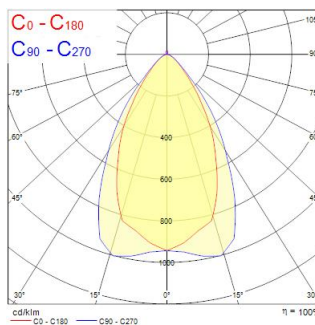

### Mitat (mm)

Distance [m]      Cone diameter [m]      Illuminance [lx]

— C0 - C180 (Half beam angle: 66.0°)  
— C90 - C270 (Half beam angle: 66.0°)