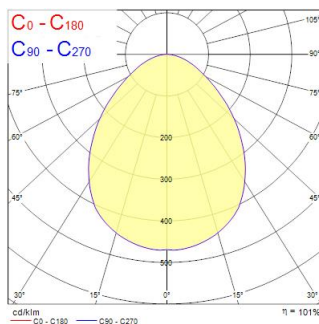

Valonjakotiedostot

Distance [m]	Cone diameter [m]	Beam angle [°]	Beam diameter [m]	Illuminance [lx]
0.5	1.00	45°	0.881	1483
1.0	2.00	45°	1.762	371
1.5	3.00	45°	2.643	157
2.0	4.00	45°	3.524	91
2.5	5.00	45°	4.405	60
3.0	6.00	45°	5.286	41

Distance [m] Cone diameter [m] Illuminance [lx]
C0 - C180 (Half beam angle: 90.0°)