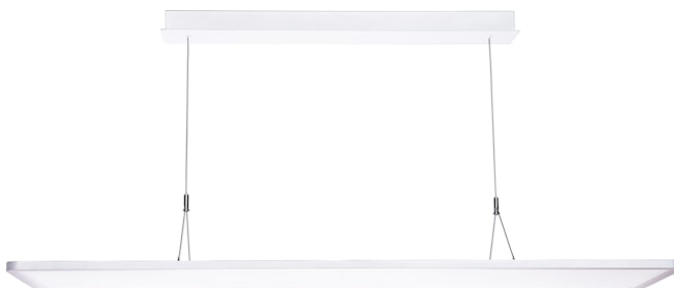

AREUM SUSPENDED 1200 D/I 4000K DALI WHITE

Tuotenro: 0042953

SYLVANIA

PROTM

AREUM SUSPENDED 1200 D/I 4000K DALI WHITE is a highly efficient suspended LED luminaire with 70% direct and 30% indirect light distribution. Ultra thin (17mm) aluminium body with rounded edges. Length 1200mm, width 300mm. White RAL9016 powder coated luminaire body, powder coated steel surface gearbox and Y-shape power feeded suspension cables. Low flicker (<5%) DALI dimmable driver. Luminous flux: 5150lm, Power consumption: 40W. Luminaire efficacy: 129lm/W. CRI (Ra)>80 4000K (Neutral White) LED, chromaticity tolerance: SDCM<3. Lifespan: L80B10 57,000h. UGR<19, Luminance at 65°<3000 cd/m2. Photobiological safety risk group 0. Electrical protection: Class I. Glow Wire Test 650°C.

Distance [m] Cone diameter [m] Illuminance [lx]
 — C0 - C180 (Half beam angle: 90.9°)
 — C90 - C270 (Half beam angle: 84.2°)

AREUM SUSPENDED 1200 D/I 4000K DALI WHITE

Tuotenro: 0042953

SYLVANIA

Perustiedot

Tuotenimi	AREUM SUSPENDED 1200 D/I 4000K DALI WHITE
Teknologia	LED
Kanta	N/A
Runko	Alumiini, Teräs
Asennus	Ripustettava
Built in presence detector	NONE
Käyttökohteet	Toimistot
Käyttölämpötila-alue (°C)	5°C...+35°C
Virtual assistant compatibility	N/A
ETIM-luokka	EC001743
Sähkönumero FI	4279361
Takuu	5 vuotta