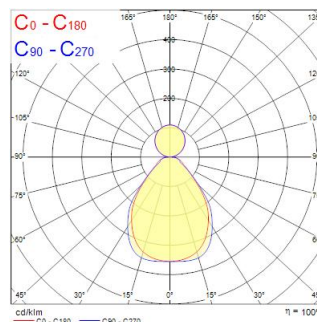

### Mitat (mm)

Distance [m]    Cone diameter [m]    Illuminance [lx]  
 — C0 - C180 (Half beam angle: 90.9°)  
 — C90 - C270 (Half beam angle: 84.2°)