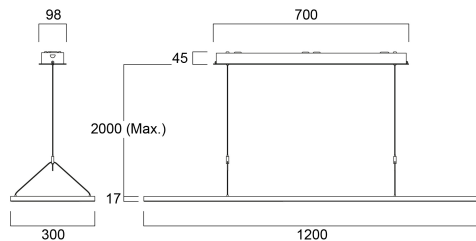

Tekniset ominaisuudet

Mitat (mm)