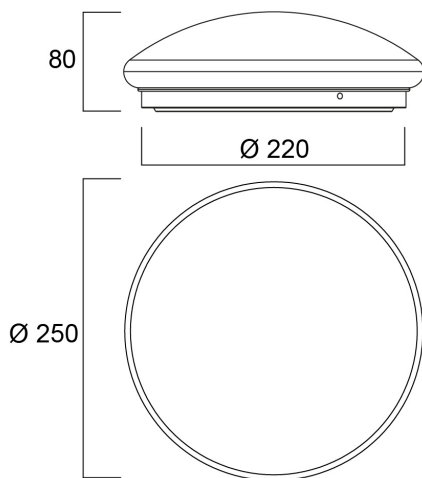

SYLCIRCLE IP54 1025LM 830/840 DUALTONE

Tuotenro: 0043497

SYLVANIA

YourHome™

Ceiling / wall luminaire with integrated LED. Perfect solution for hallways, circulation spaces or foyer. Even and uniform light distribution with a halo lighting effect on the wall surface. Body Size diameter 250mm. Besa mounting box compatible, hole distance 51mm. DualTone functionality enables switch between 3000K and 4000K colour temperatures. Power 12W, output 1025 lumens (4000k). Non-dimmable. IK03, IP54. Low maintenance with 30,000 hours LED life expectancy.

Tekniset ominaisuudet

Mitat (mm)

Valonjakotiedostot

Distance [m]	Cone diameter [m]	Illuminance [lx]
0.5	1.70 1.77	807 E1C90 98° E1C90 90°
1.0	3.41 3.53	202 E1C90 98° E1C90 90°
1.5	5.11 5.30	87 E1C90 98° E1C90 90°
2.0	6.82 7.07	50 E1C90 98° E1C90 90°
2.5	8.52 8.84	33 E1C90 98° E1C90 90°
3.0	10.23 10.60	22 E1C90 98° E1C90 90°

Distance [m] Cone diameter [m] Illuminance [lx]
 — C0 - C180 (half beam angle: 121.0°)
 — C90 - C270 (half beam angle: 119.2°)

SYLCIRCLE IP54 1025LM 830/840 DUALTONE

Tuotenro: 0043497

SYLVANIA

Perustiedot